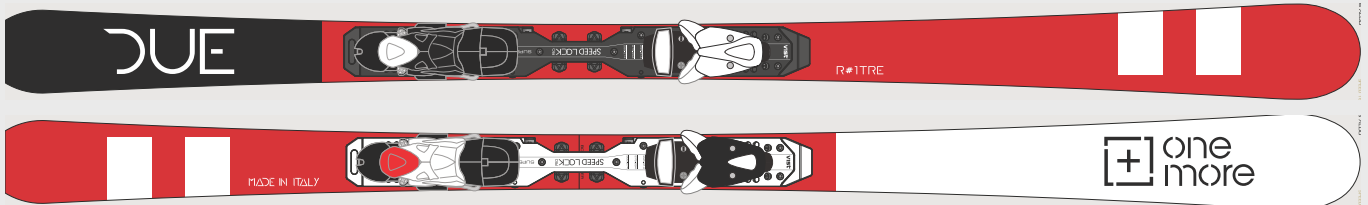

スキーのみ 価格 ¥174,000 (税抜) ¥191,400 (税込)

スキー+ SP L +412 価格 ¥247,000 (税抜) ¥271,700 (税込)

TRE

EASY SHORT & MIDDLE TURN

広いトップ幅としなやかなフレックスにより自在な操作性で小回りをサポートする中〜上級ショートターンモデル

DIM. 123-67-104mm

RADIUS 11.0m (155cm) / RADIUS 12.0m (160cm) / RADIUS 13.5m (165cm)

CONSTRUCTION Traditional Sandwich Wood Core Double Titanal / **Flex Medium** / ABS Side Wall BLK.

RUNNING BASE / UHMV Sintered Graphite High Speed Base Black / HAND MADE IN ITALY